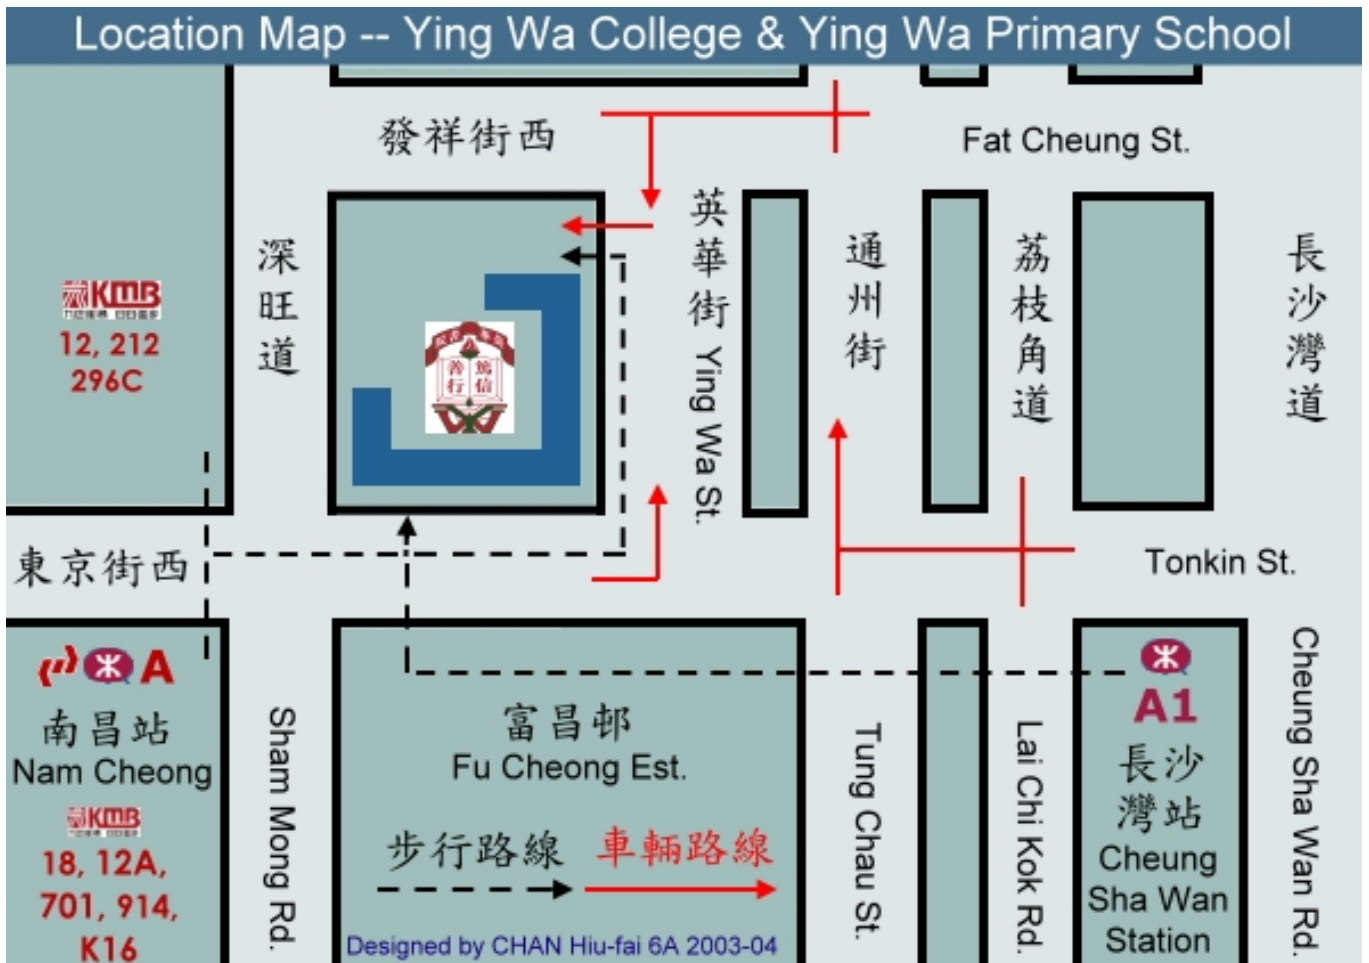

Location Map of Ying Wa College

Transportation to Ying Wa College:

- KMB Bus no. 12, 212, 296C, 18, 12A, 914, K16
- Mini Bus no. 10A, 10M
- KCR West Rail Nam Cheong Station
- MTR Cheung Sha Wan Station